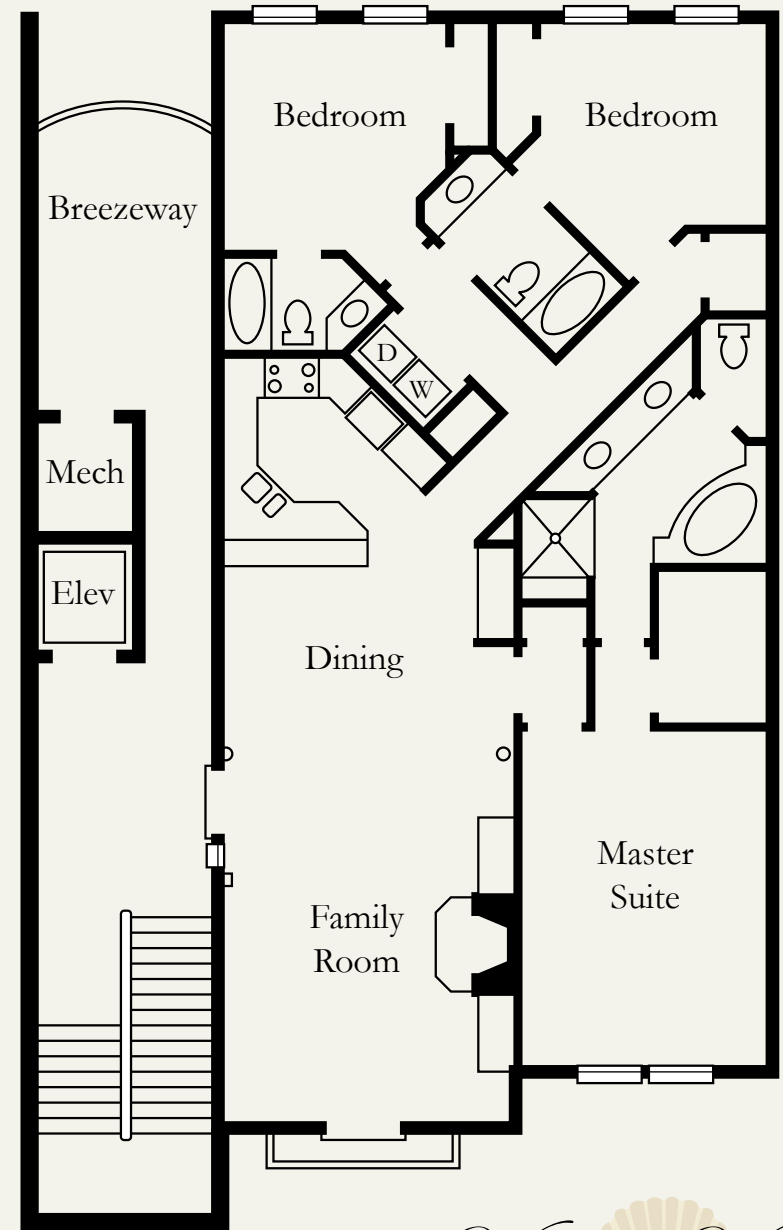

# The Valencia

- 3 Bedroom, 3 Bath
- approximately 1800 Square Foot
- 10 Foot Ceilings Throughout
- Fireplaces
- 4 units with balconies
- Two car garages
- Patio areas in rear of buildings

*Village Villas*